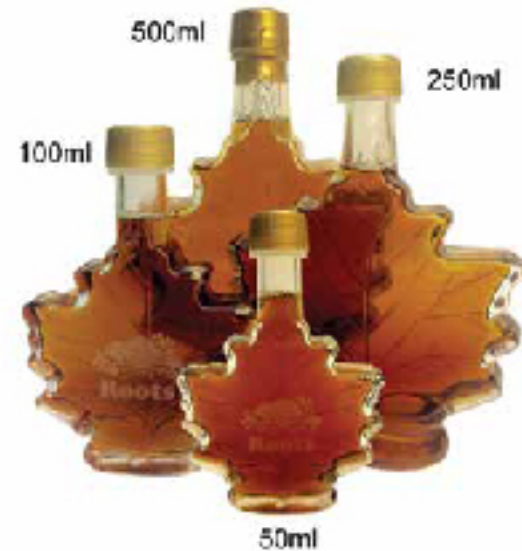

Proudly Made in Canada

BWL1018
Canadian Black Walnut
Cutting Board 10" X 18"

BWL1012
Canadian Black Walnut
Cutting Board 10" X 12"

BWL0516
Canadian Black Walnut
Cutting Board 5" X 16"

SOAP001
Zero Waste Hand And Face Soap

BATH BOMB
Single Bath Bomb In Gift Box

Maple Syrup
in Traditional Bottle

Maple Syrup in Leaf Bottle

GS-CA003
Maple-licious

GS-CA004
Canadian Breakfast

GS-CA007
From The Maple Farm

GS-4001
Relax And Recharge