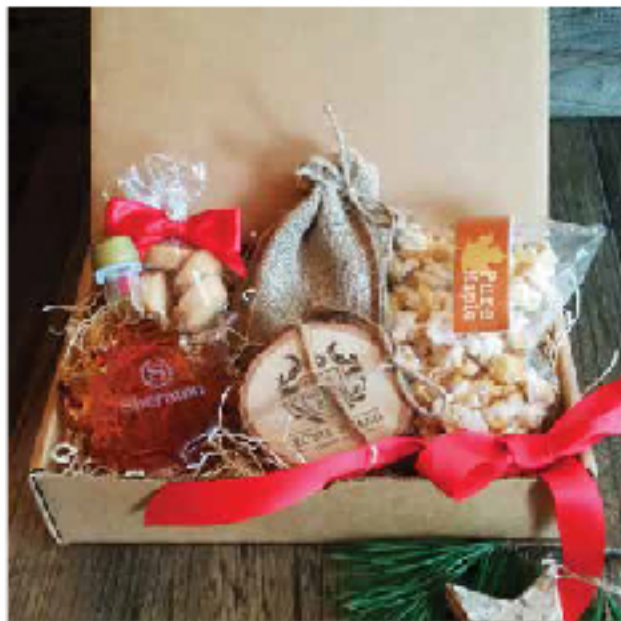

BATH BOMB
Single Bath Bomb In Gift Box

Maple Syrup
in Traditional Bottle

Maple Syrup in Leaf Bottle

GS-CA003
Maple-licious

GS-CA004
Canadian Breakfast

GS-CA007
From The Maple Farm

GS-4001
Relax And Recharge

GS-CA001
Good Morning Canada!

GS-CA002
Canadian Sugar Bush

GS-CA009
BBQ Party – Limited Edition

GS-CA120
A Taste of Canada

Proudly Made in Canada

PPE KIT – 1
PPE Kit – The Basics

PPE KIT – 4
PPE Kit – The Carry-on